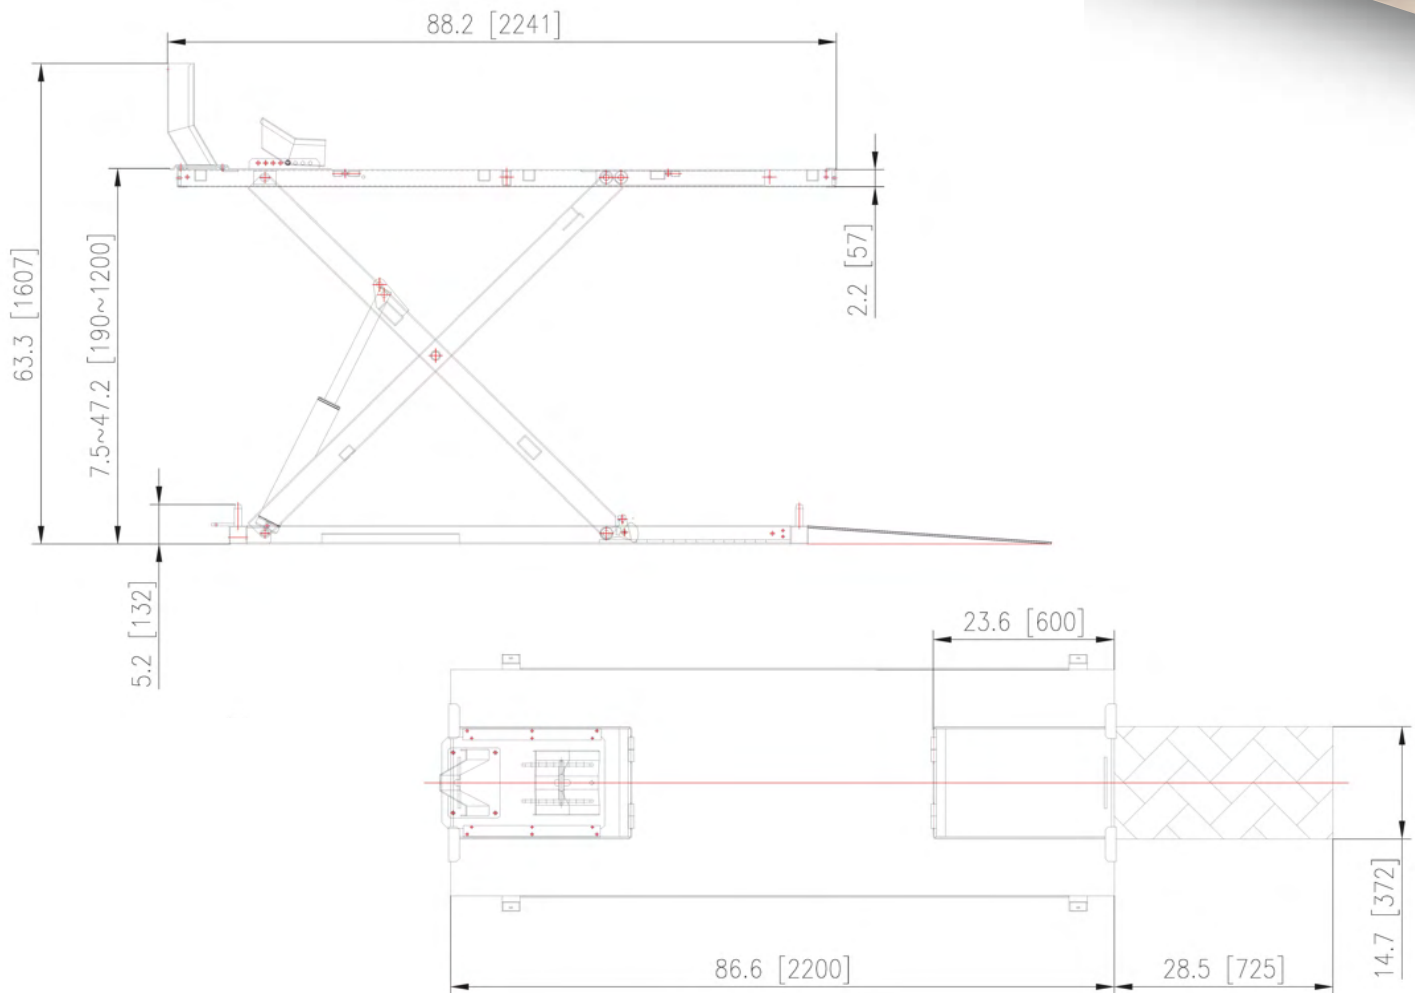

## Specifications

Power 120V 1HP 8A 1PH 60Hz

DIMENSIONS, COLOURS AND ITEMS ARE SUBJECT TO CHANGE WITHOUT  
PRIOR NOTICE DUE TO OUR CONTINUOUS IMPROVEMENT PROGRAM

Shipping Dimensions: Lift 87" x 34" x 8" 700lbs